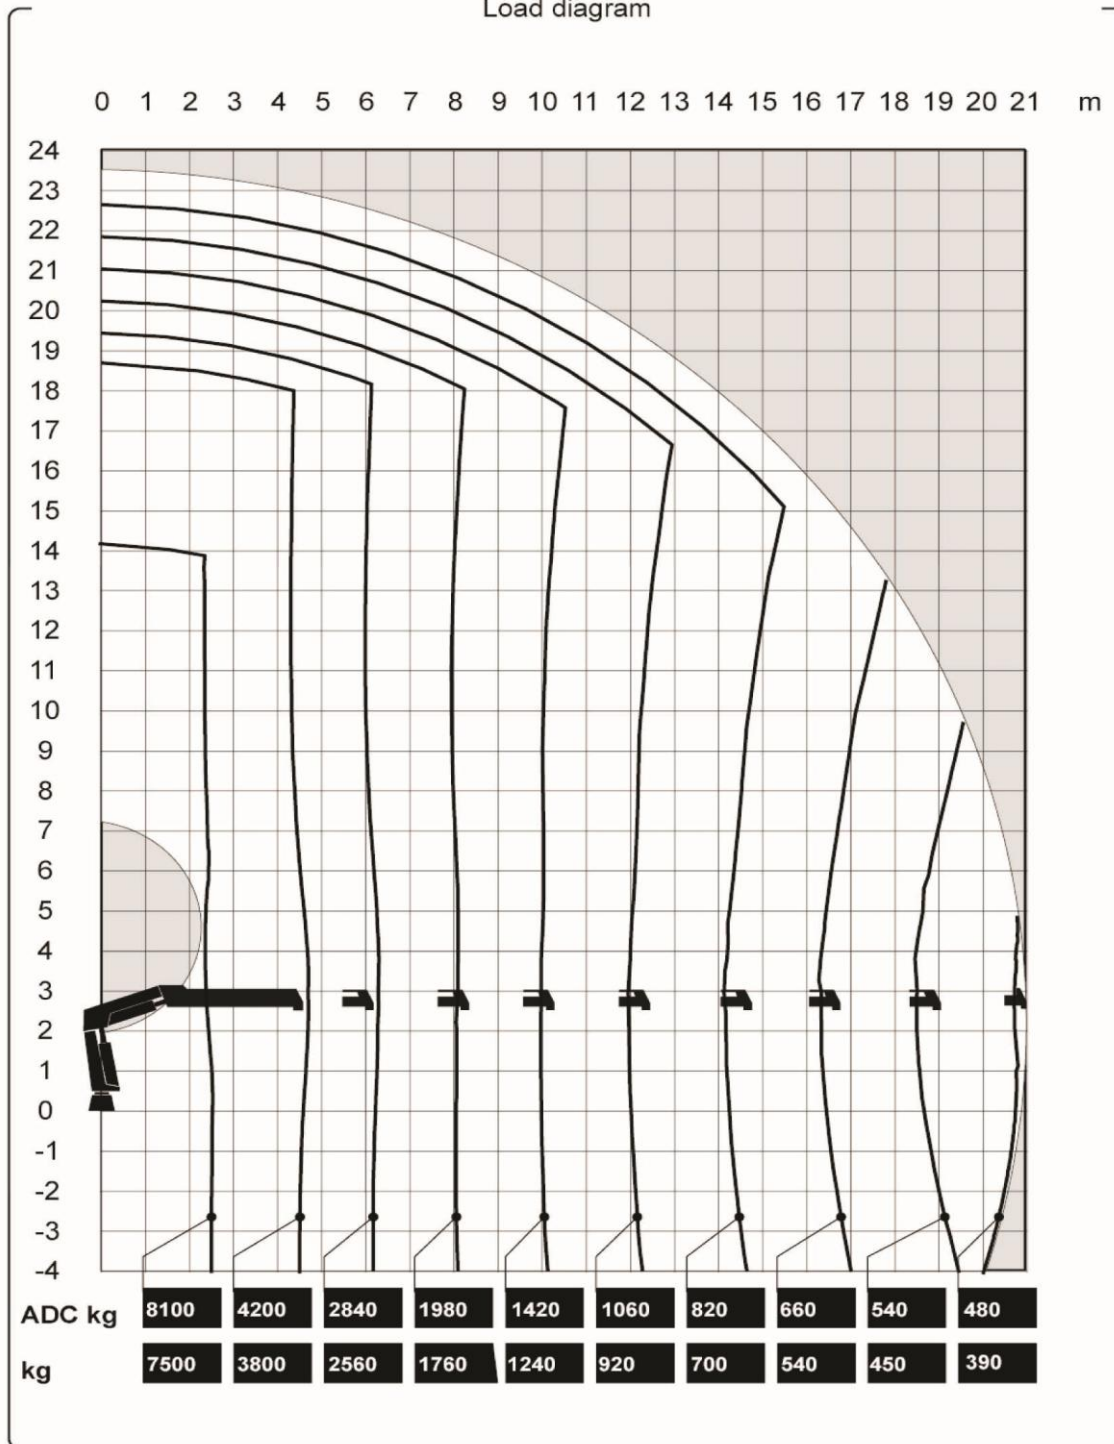

Load diagram

The HIAB XS range

Energy Crane Services

A.B.N 55 966 168 855

144 Granite Street Geebung QLD 4034

PO Box 102 Pinkenba Qld 4008

www.energycranes.com.au

Mobile: 0411 774770