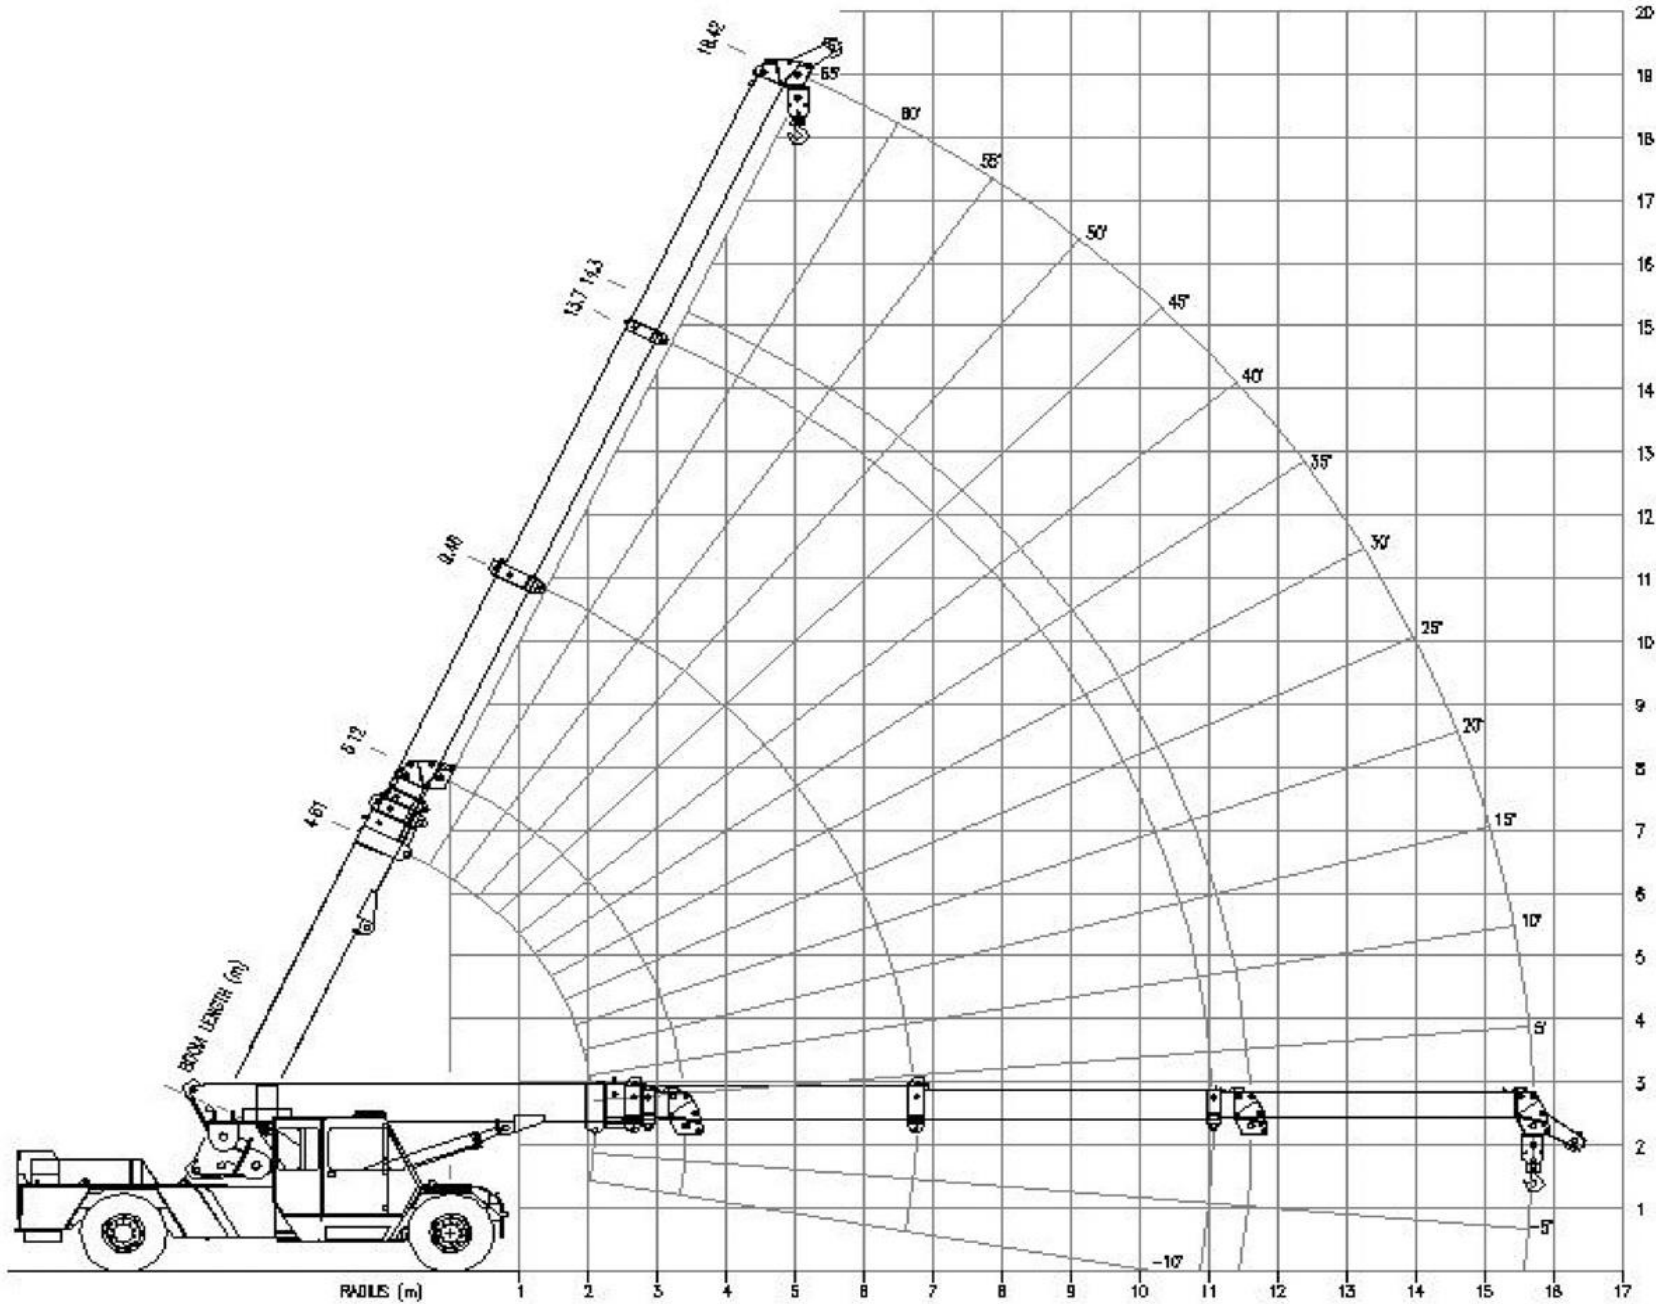

25T Franna.

All Terrain Pick & Carry Crane

25T Franna.

All Terrain Pick & Carry Crane

3B, 420 Bilsen Rd, Geebung, 4034
www.energycranes.com.au
 Email: info@energycranes.com.au

Mobile: 0411 774770
 Phone: (07) 3865 2705
 A.B.N 55 966 168 855