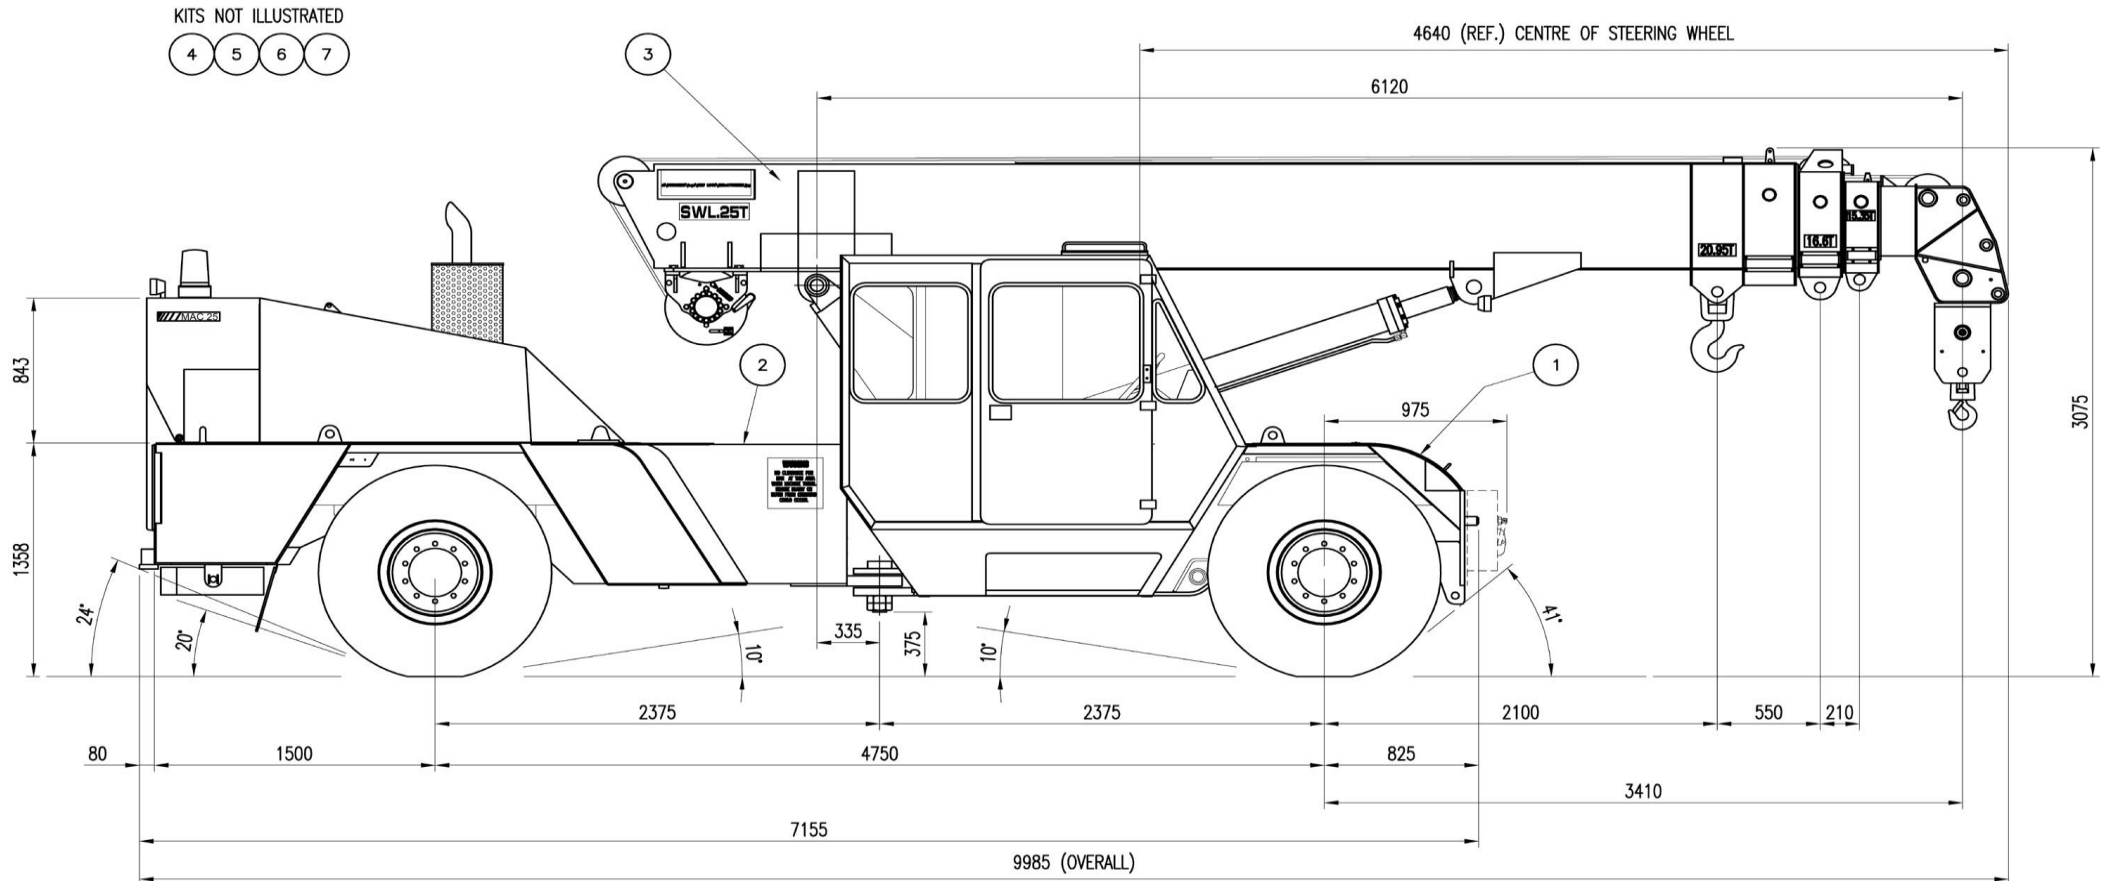

25T Franna.

All Terrain Pick & Carry Crane

25T Franna.

All Terrain Pick & Carry Crane

3B, 420 Bilsen Rd, Geebung, 4034
www.energycranes.com.au
 Email: info@energycranes.com.au

Mobile: 0411 774770
 Phone: (07) 3865 2705
 A.B.N 55 966 168 855